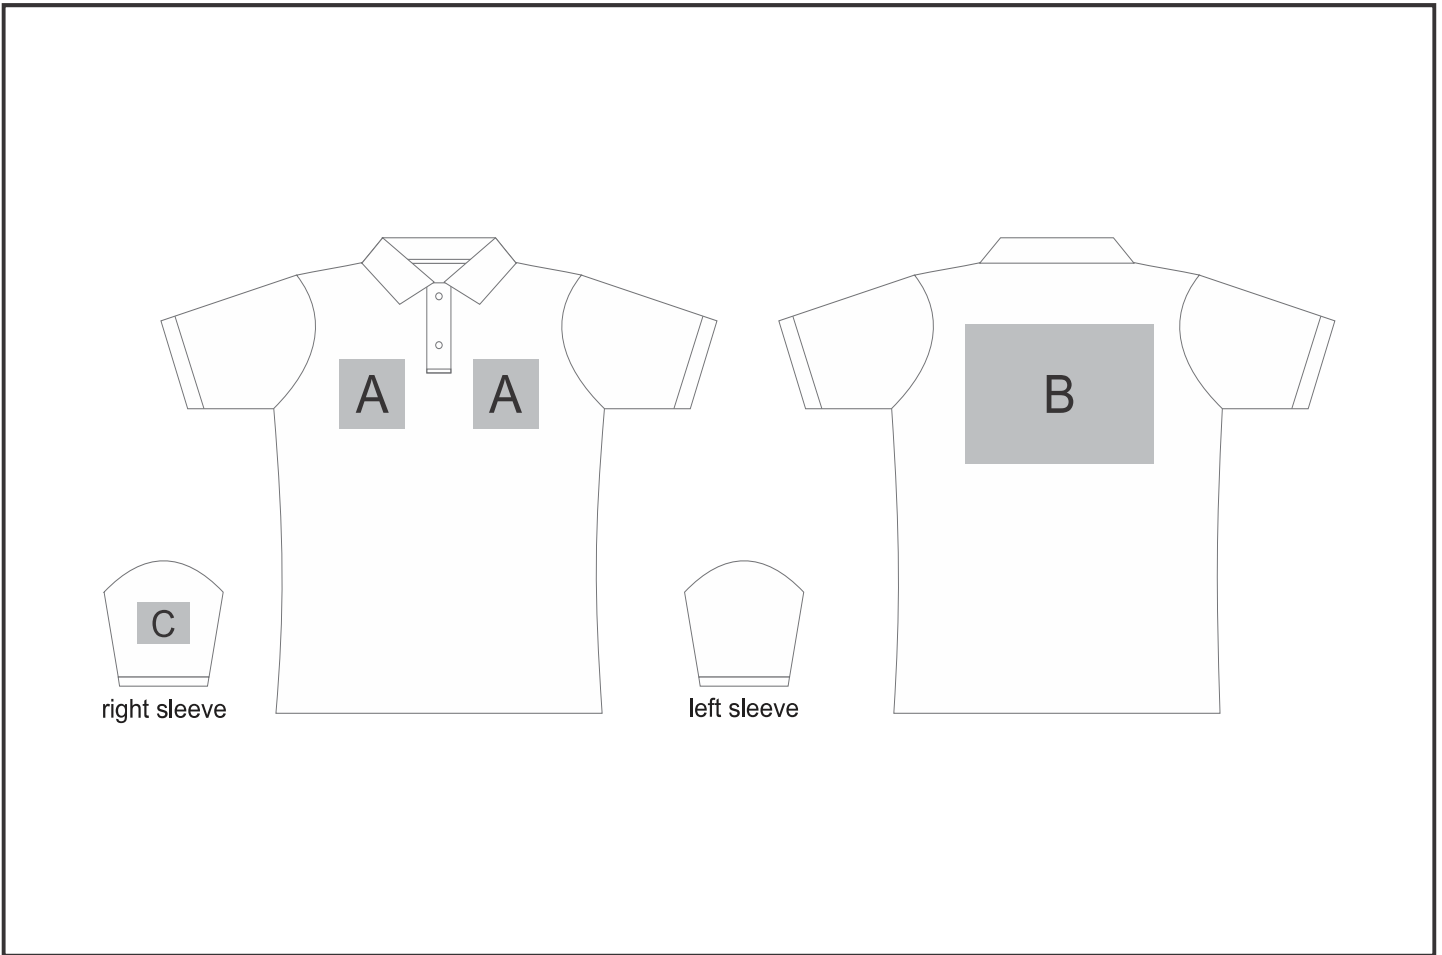

GS-AV-286-A

Ladies Alex Varga Lucca Golf Shirt

Need to know:

- Includes 1-Position Digital Transfer OR 1-Position Embroidery (setup fees apply)

- **EMB/DTC Inclusive Parameters:** Left/Right Chest = 100mm x 100mm

- No branding on the left sleeve

Branding Options:

Position	Branding Method (Branding Code)	No. of Colours	Dimension
A	Embroidery (EM-CLOTHING)	N/A	100mm wide x 100mm high
A	Screen Print (SC)	1 Colour	80mm wide x 80mm high
A	Digital Transfer Clothing A6 (DTC-A6)	Full Colour	100mm wide x 80mm high

B	Embroidery (EM-CLOTHING)	N/A	200mm wide x 200mm high
B	Screen Print (SC)	1 Colour	290mm wide x 200mm high
B	Digital Transfer Clothing A6 (DTC-A6)	Full Colour	148mm wide x 105mm high
B	Digital Transfer Clothing A5 (DTC-A5)	Full Colour	200mm wide x 148mm high

B	Digital Transfer T-shirts A4 (DTC-A4)	Full Colour	290mm wide x 200mm high
C	Embroidery (EM-CLOTHING)	N/A	80mm wide x 60mm high
C	Digital Transfer Clothing A6 (DTC-A6)	Full Colour	80mm wide x 80mm high